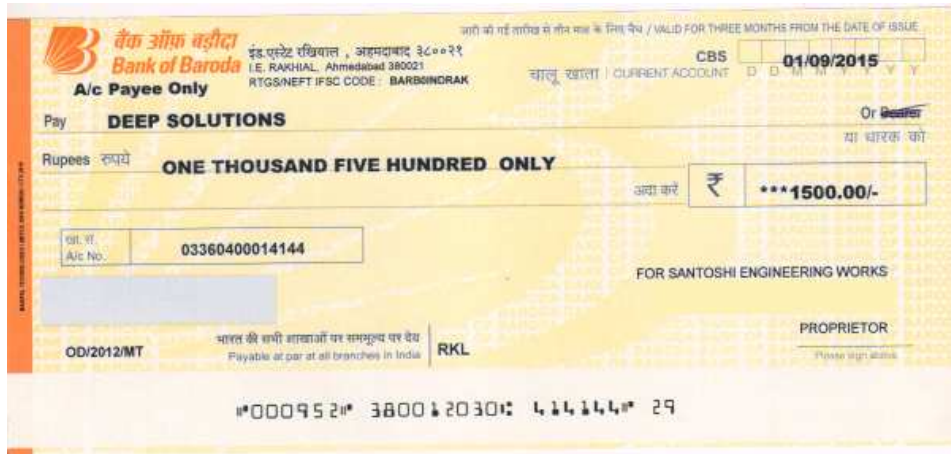

Address Card

party

Press Enter For Help

Name	DEEP SOLUTIONS		
Kind Attn	DEEP		
Add1	B/2, MAHALAXMI CENTER		
Add2	RAMBAUG CROSS ROAD		
Area	MANINAGAR	City	AHMEDABAD
Pin	380008	State	GUJARAT
Phone	9898053777	Mobile	.
Email_Id	deepak_b_4@hotmail.com		
Group	.		

Clear

Group Lable Print